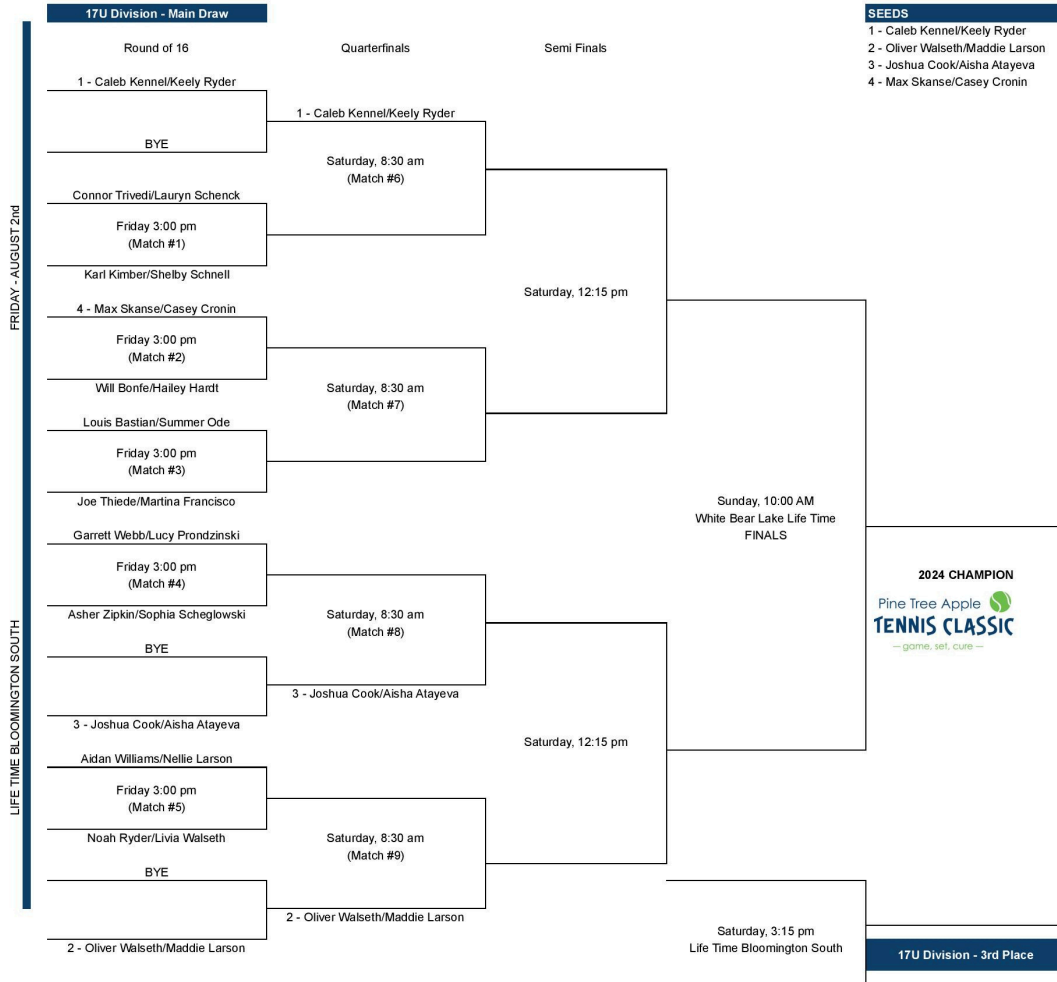

2024 Junior Pine Tree Apple Tennis Classic

17U Division