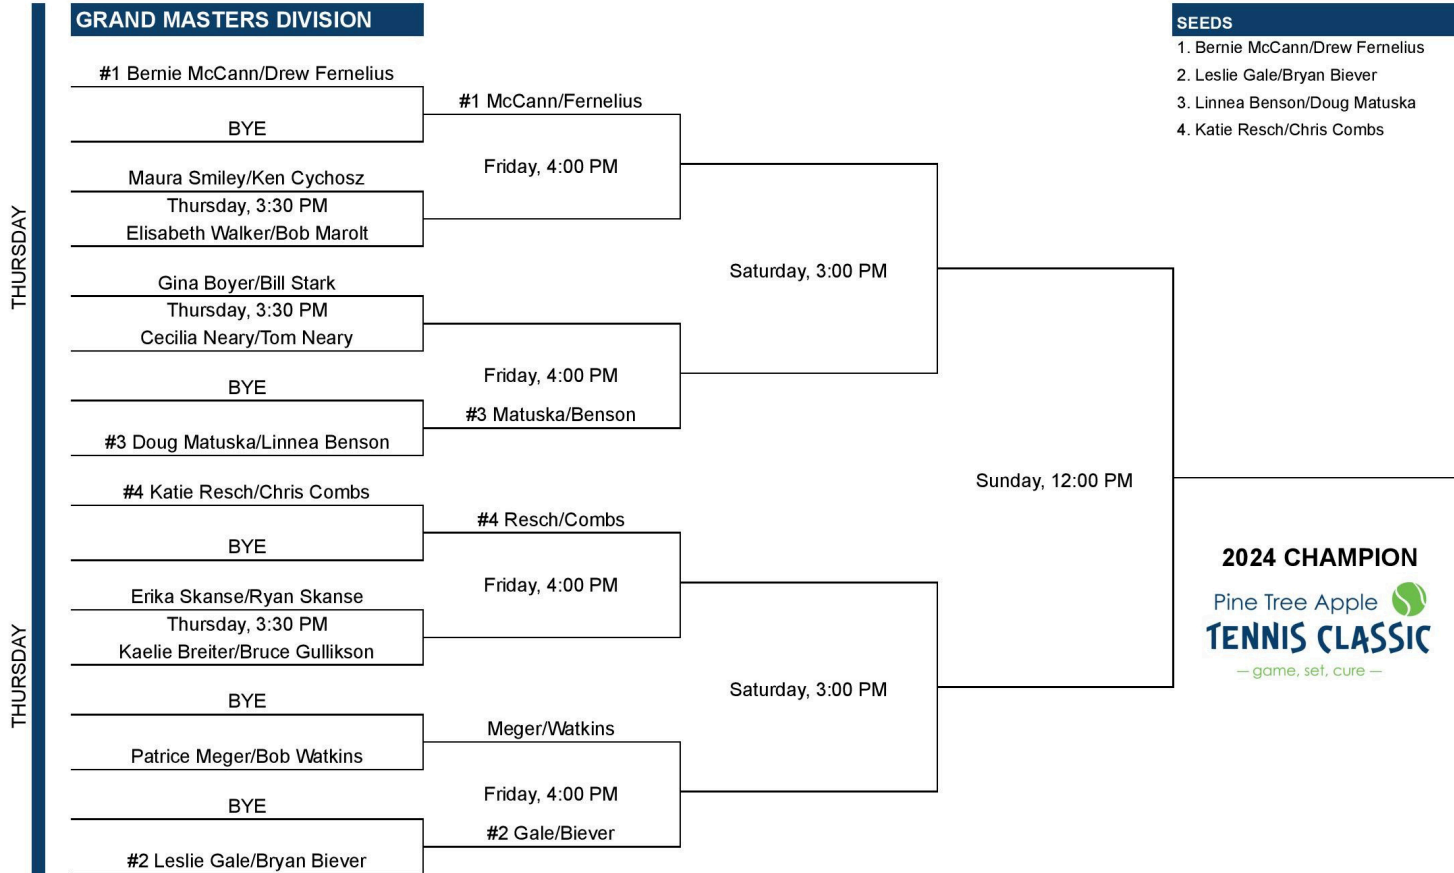

## OPEN DIVISION

FRIDAY

FRIDAY

FRIDAY

FRIDAY

# 2024 Pine Tree Apple Tennis Classic Grand Masters Division

## GRAND MASTERS DIVISION