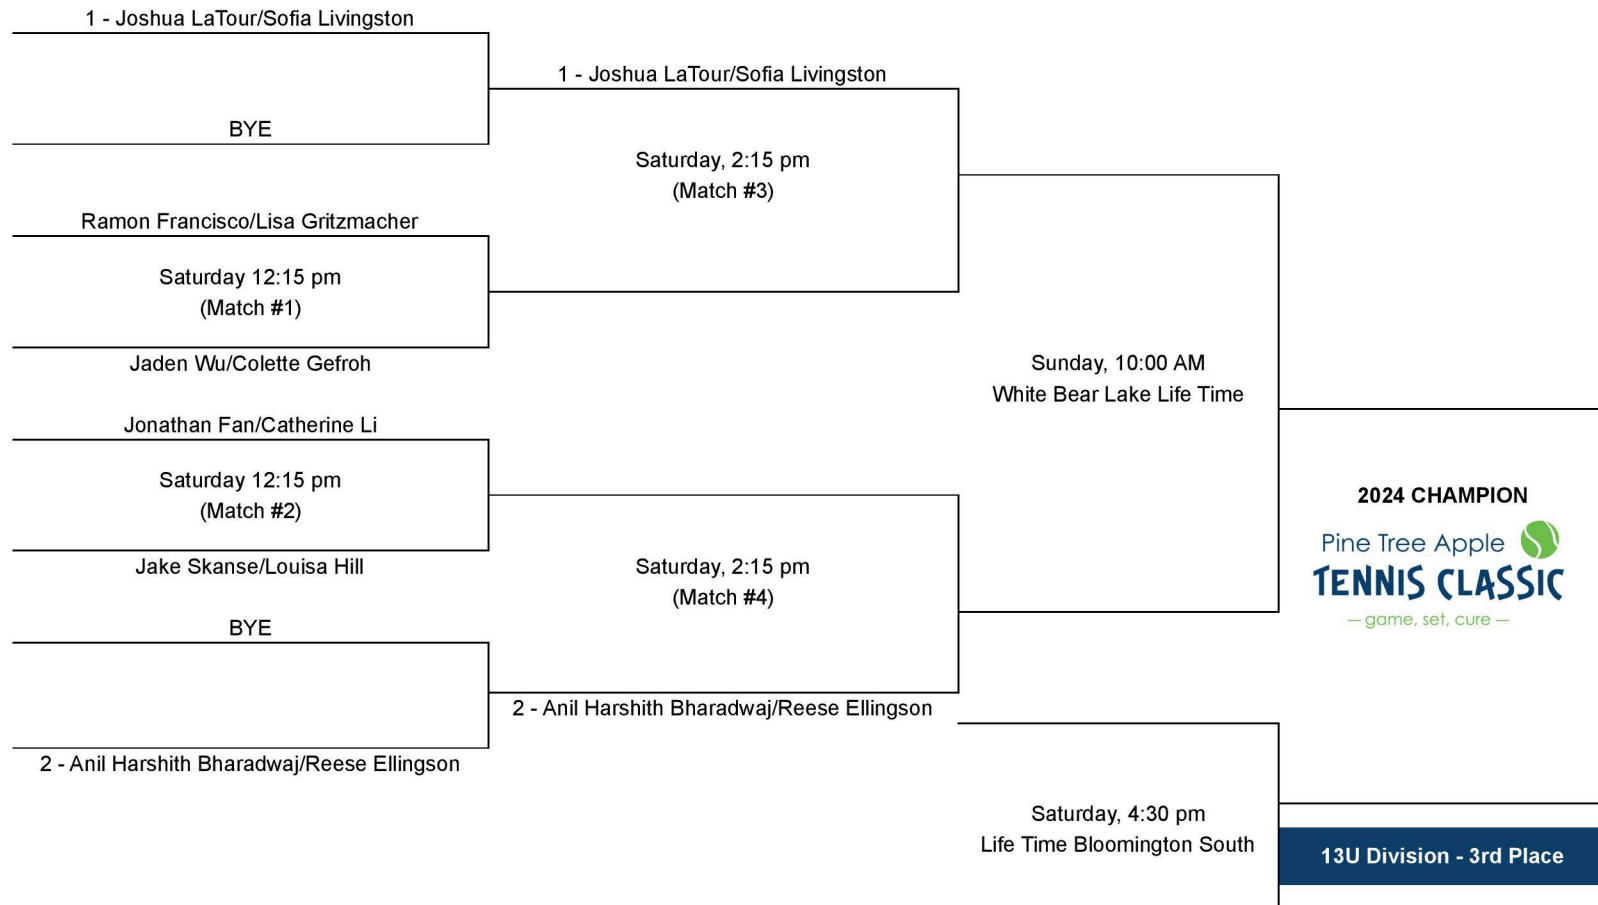

## 13U Division - Main Draw

## SEEDS

- 1 - Joshua LaTour/Sofia Livingston
- 2 - Anil Harshith Bharadwaj/Reese Ellingson

SATURDAY - AUGUST 3rd

LIFE TIME WHITE BEAR LAKE

All Main Draw matches are full sets, regular scoring, 3rd set 10 pt Tie Break if you split sets (back draw and 3rd place matches are 8 game pro sets)