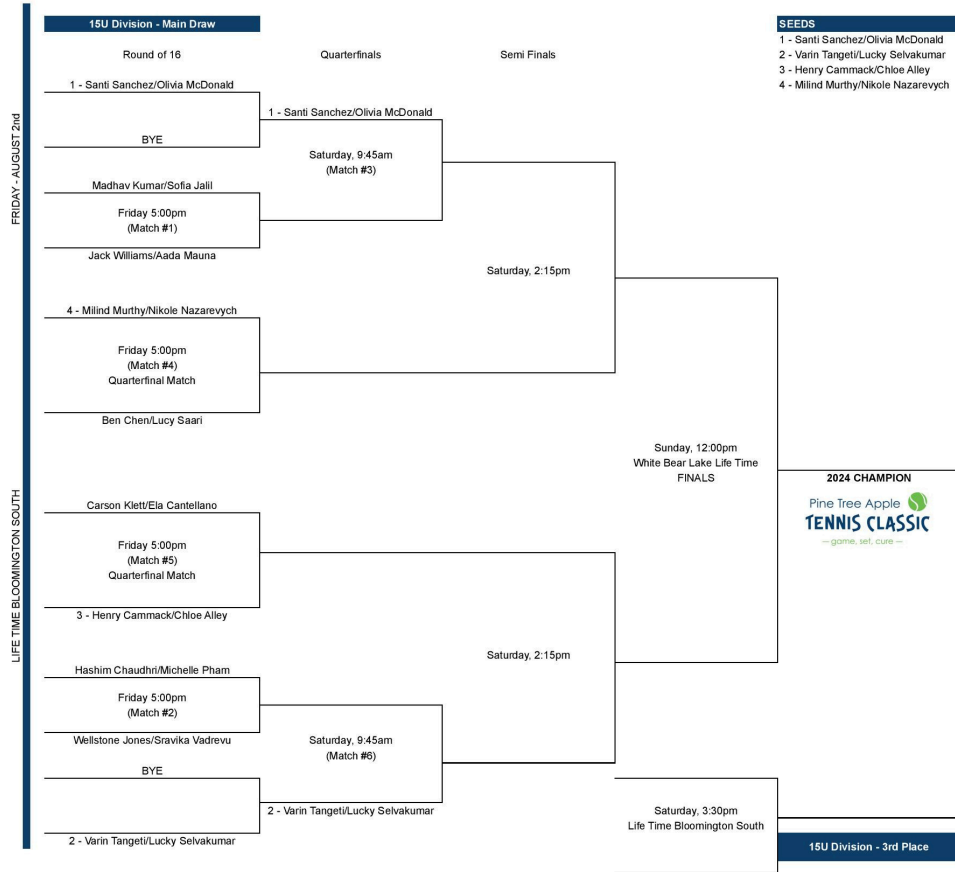

2024 Junior Pine Tree Apple Tennis Classic

15U Division

All 15U back draw and 3rd Place matches are 8 game pro sets with regular scoring and a 7 point tie break at 8 games all.