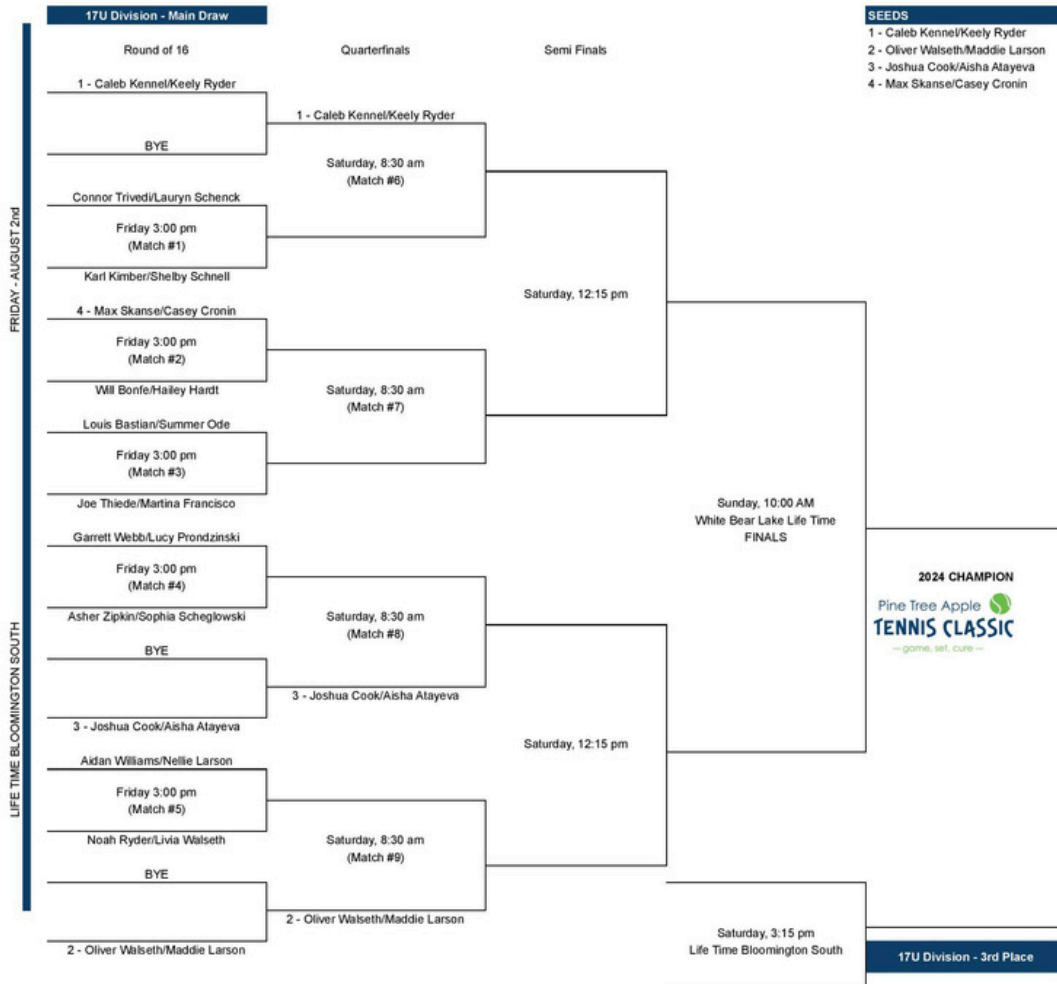

2024 Junior Pine Tree Apple Tennis Classic 17U Division