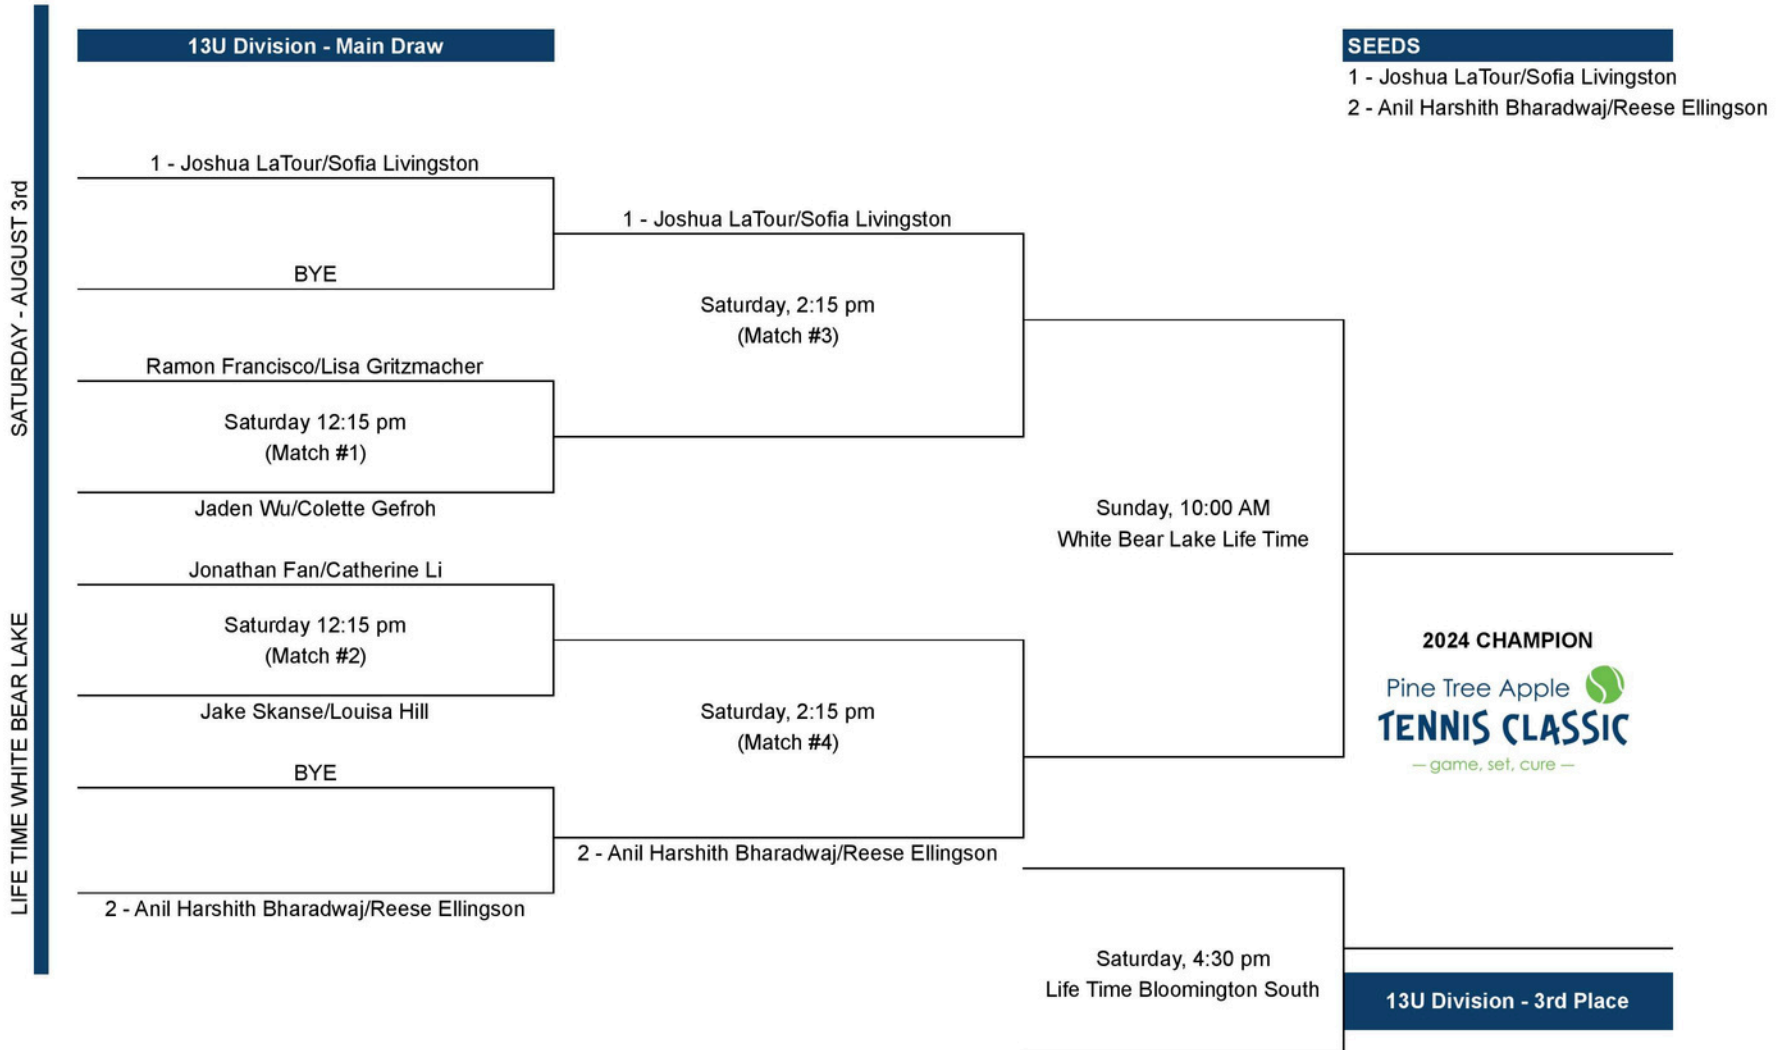

2024 Junior Pine Tree Apple Tennis Classic 13U Division

All Main Draw matches are full sets, regular scoring, 3rd set 10 pt Tie Break if you split sets (back draw and 3rd place matches are 8 game pro sets)